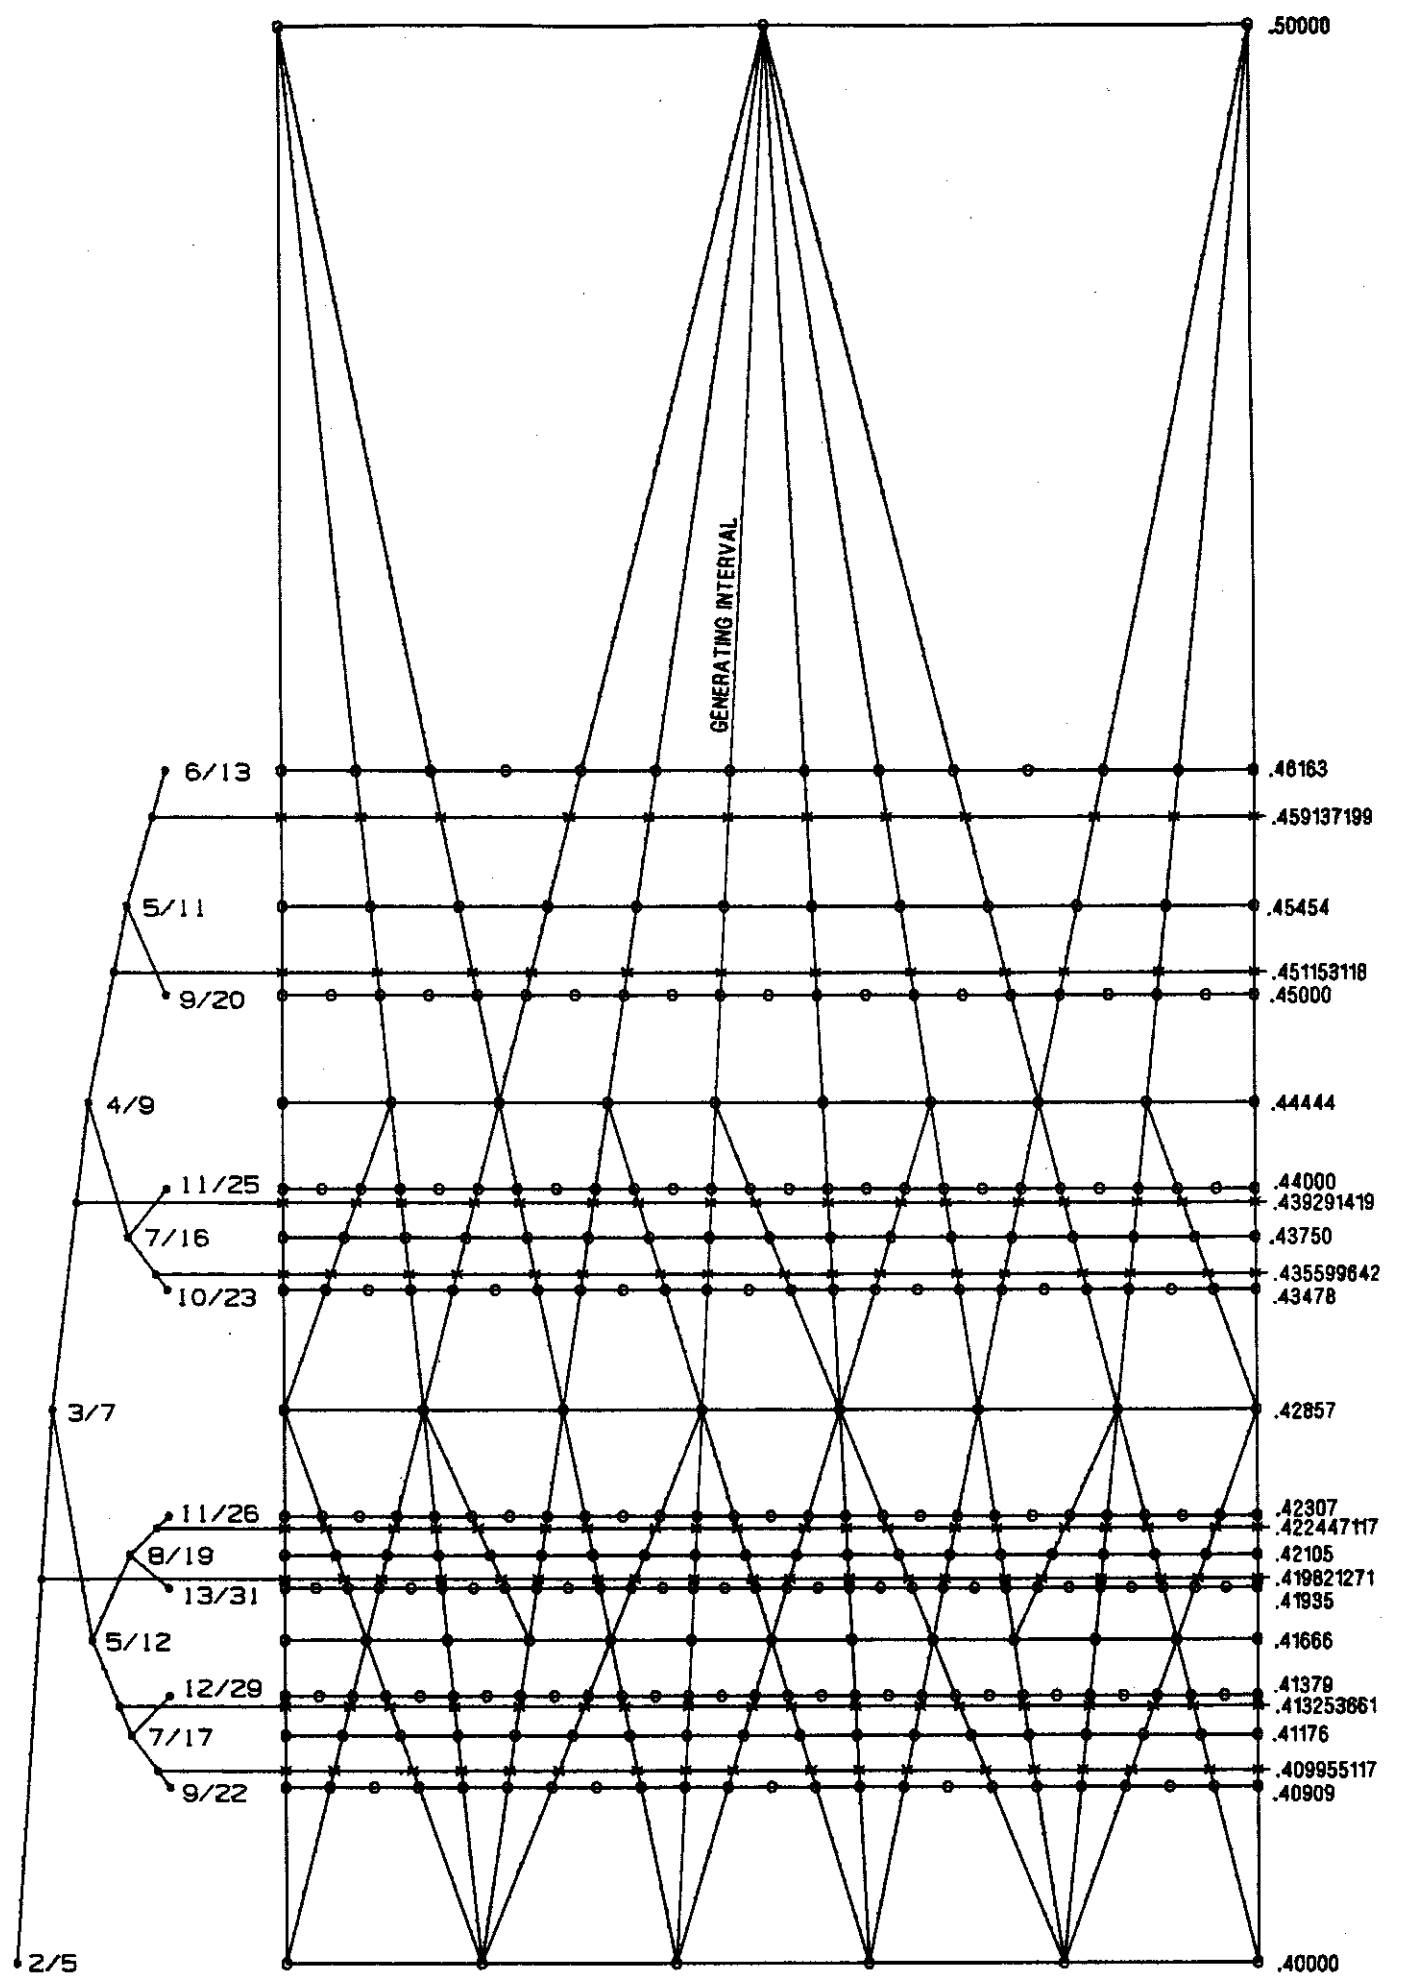

N 1/2

GENERATING INTERVAL

2/5

.40000

.46163

.459137199

.45454

.451153118

.41176

.40955117

.40909

2/5

.40000

GENERATING INTERVAL

STRAIGHT LINE PATTERNS
Of the Scale Tree from $0/1$ to $1/2$.
©1996 by Ervin M. Wilson