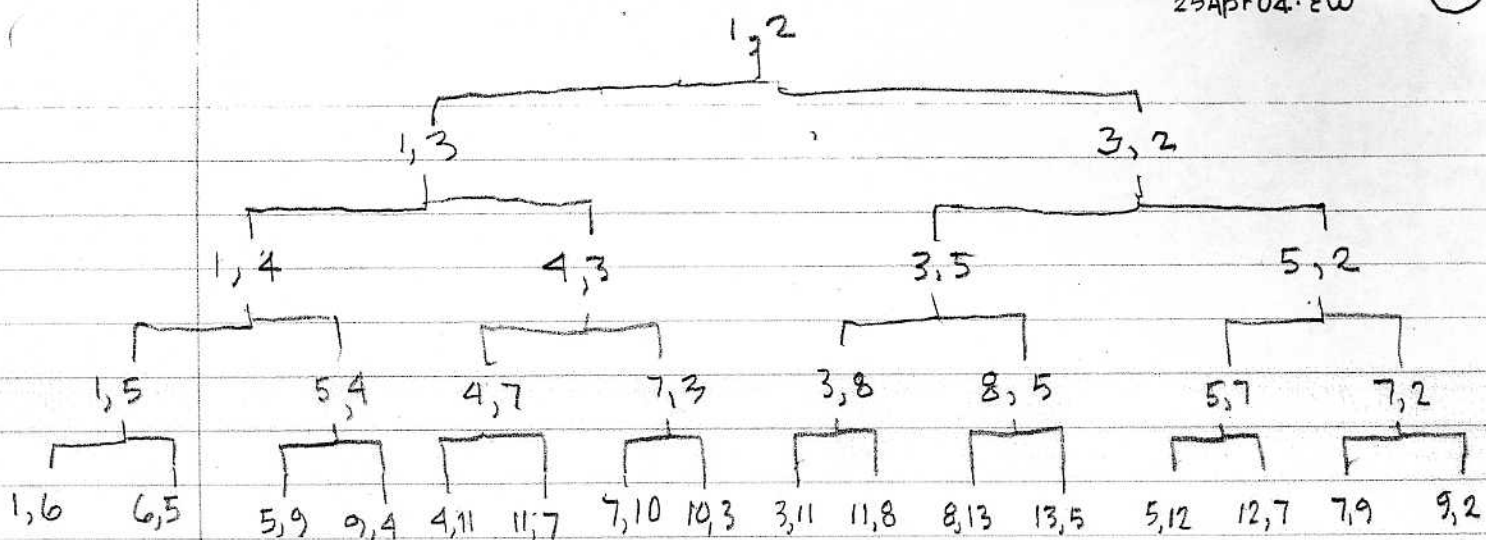

Co-primal Splay-Tree from Novaro[†]

16 pages

©2004 by Ervin M. Wilson, work in progress

25Apr04. EW

①

... and so forth.

† ref. Sistema Natural por Augusto Novaro 1927, p.13-14,
see the triangular diagram for Escalas Harmonicas.

generation 3

22 Apr 04. EW

(2)