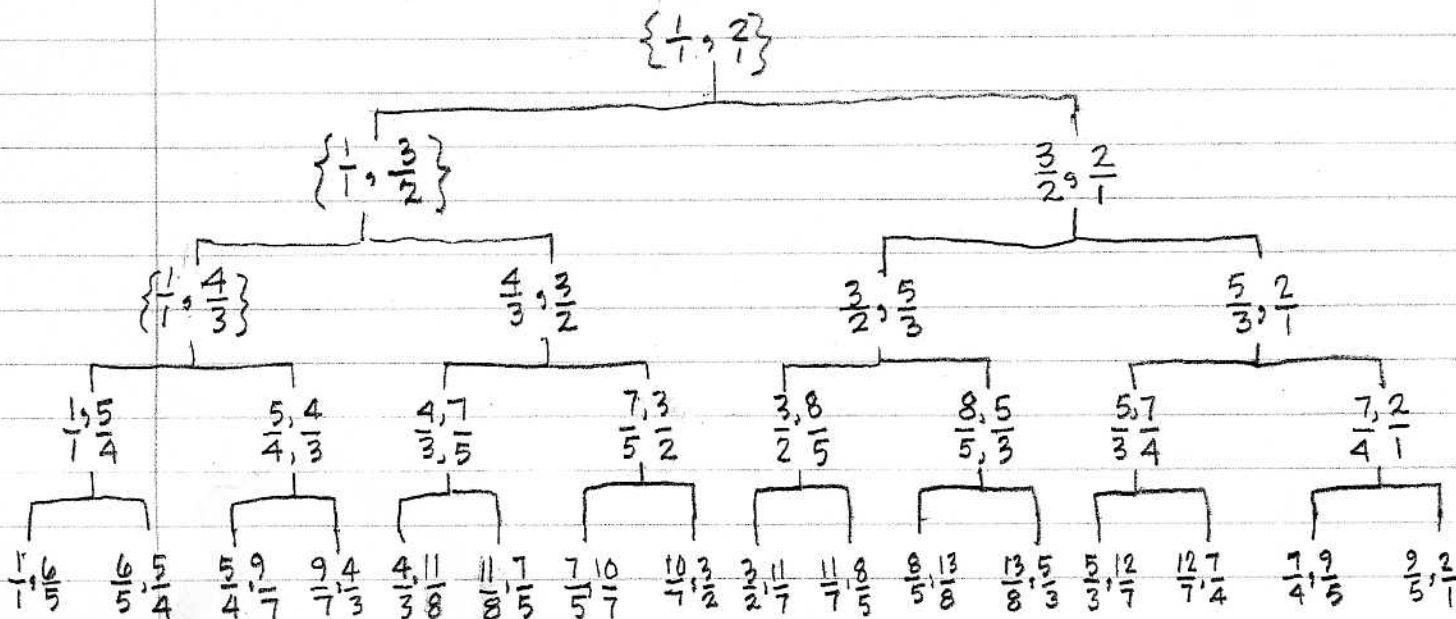

Co-primal Splay-Tree from Novaro[†]

16 pages

©2004 by Ervin M. Wilson, work in progress

25Apr04. EW

①

... and so forth.

† ref. Sistema Natural por Augusto Novaro 1927, p.13-14,
see the triangular diagram for Escalas Harmonicas.

generation 3

22 Apr 04. EW

(2)